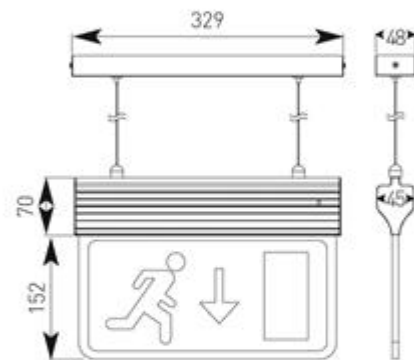

Eagle 3-In-1 LED Exit Sign 2.5W LED White

Product Datasheet

Code	Description	Lamp
AE3LED/3M/W	2.5W Maintained, Non-Maintained, White, Semi-Recessed, Suspended, Wall Mounted	LED

LED Information

Total (W)	2.5W
CCT	6500K
Input	240V

Suspended