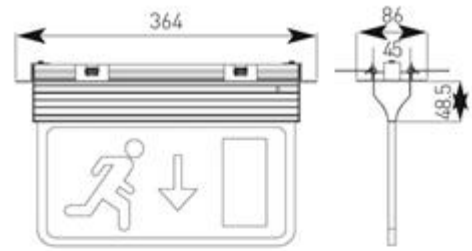

Eagle 3-In-1 LED Exit Sign 2.5W LED White

Product Datasheet

Description

Modern slim 3-In-1 LED Exit Sign, One fitting that enables choice of three different mounting options suspension recessed or side arm wall mounting, Viewing distance 25 Metres

Eagle 3-In-1 LED Exit Sign 2.5W LED White

Product Datasheet

Code	Description	Lamp
AE3LED/3M/W	2.5W Maintained, Non-Maintained, White, Semi-Recessed, Suspended, Wall Mounted	LED

LED Information

Total (W)	2.5W
CCT	6500K
Input	240V