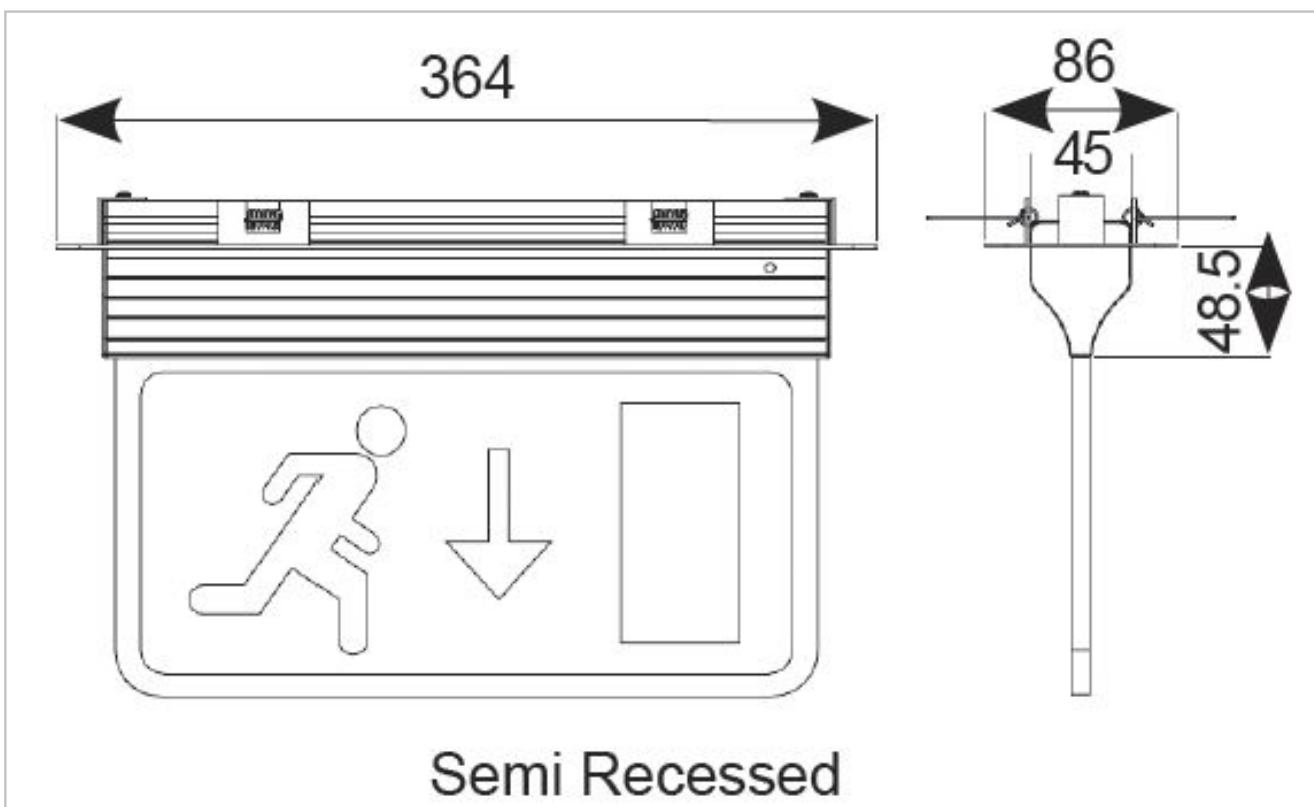

Technical Data - ETIM - Emergency luminaire (EC001957)

Function Escape route signage

Monitoring equipment Automatic self test

With light source Yes

Colour housing White

Nominal voltage 230-230 V

Degree of protection (IP) IP20

Protection class I

Max. system power 2.5 W

Colour temperature 6500-6500 K

Recognition distance 25 m