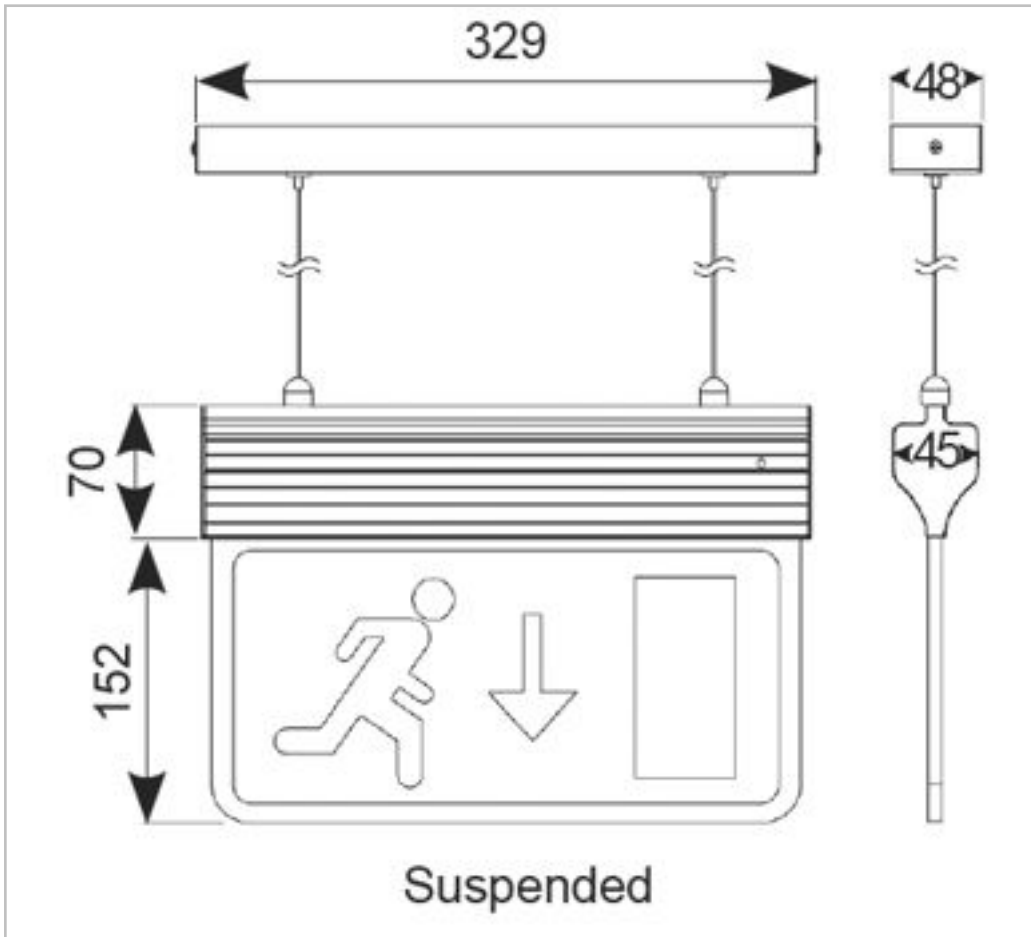

Datasheet generated from <https://onetimepim.com> last updated Tuesday, December 1, 2020 9:51:31 AM